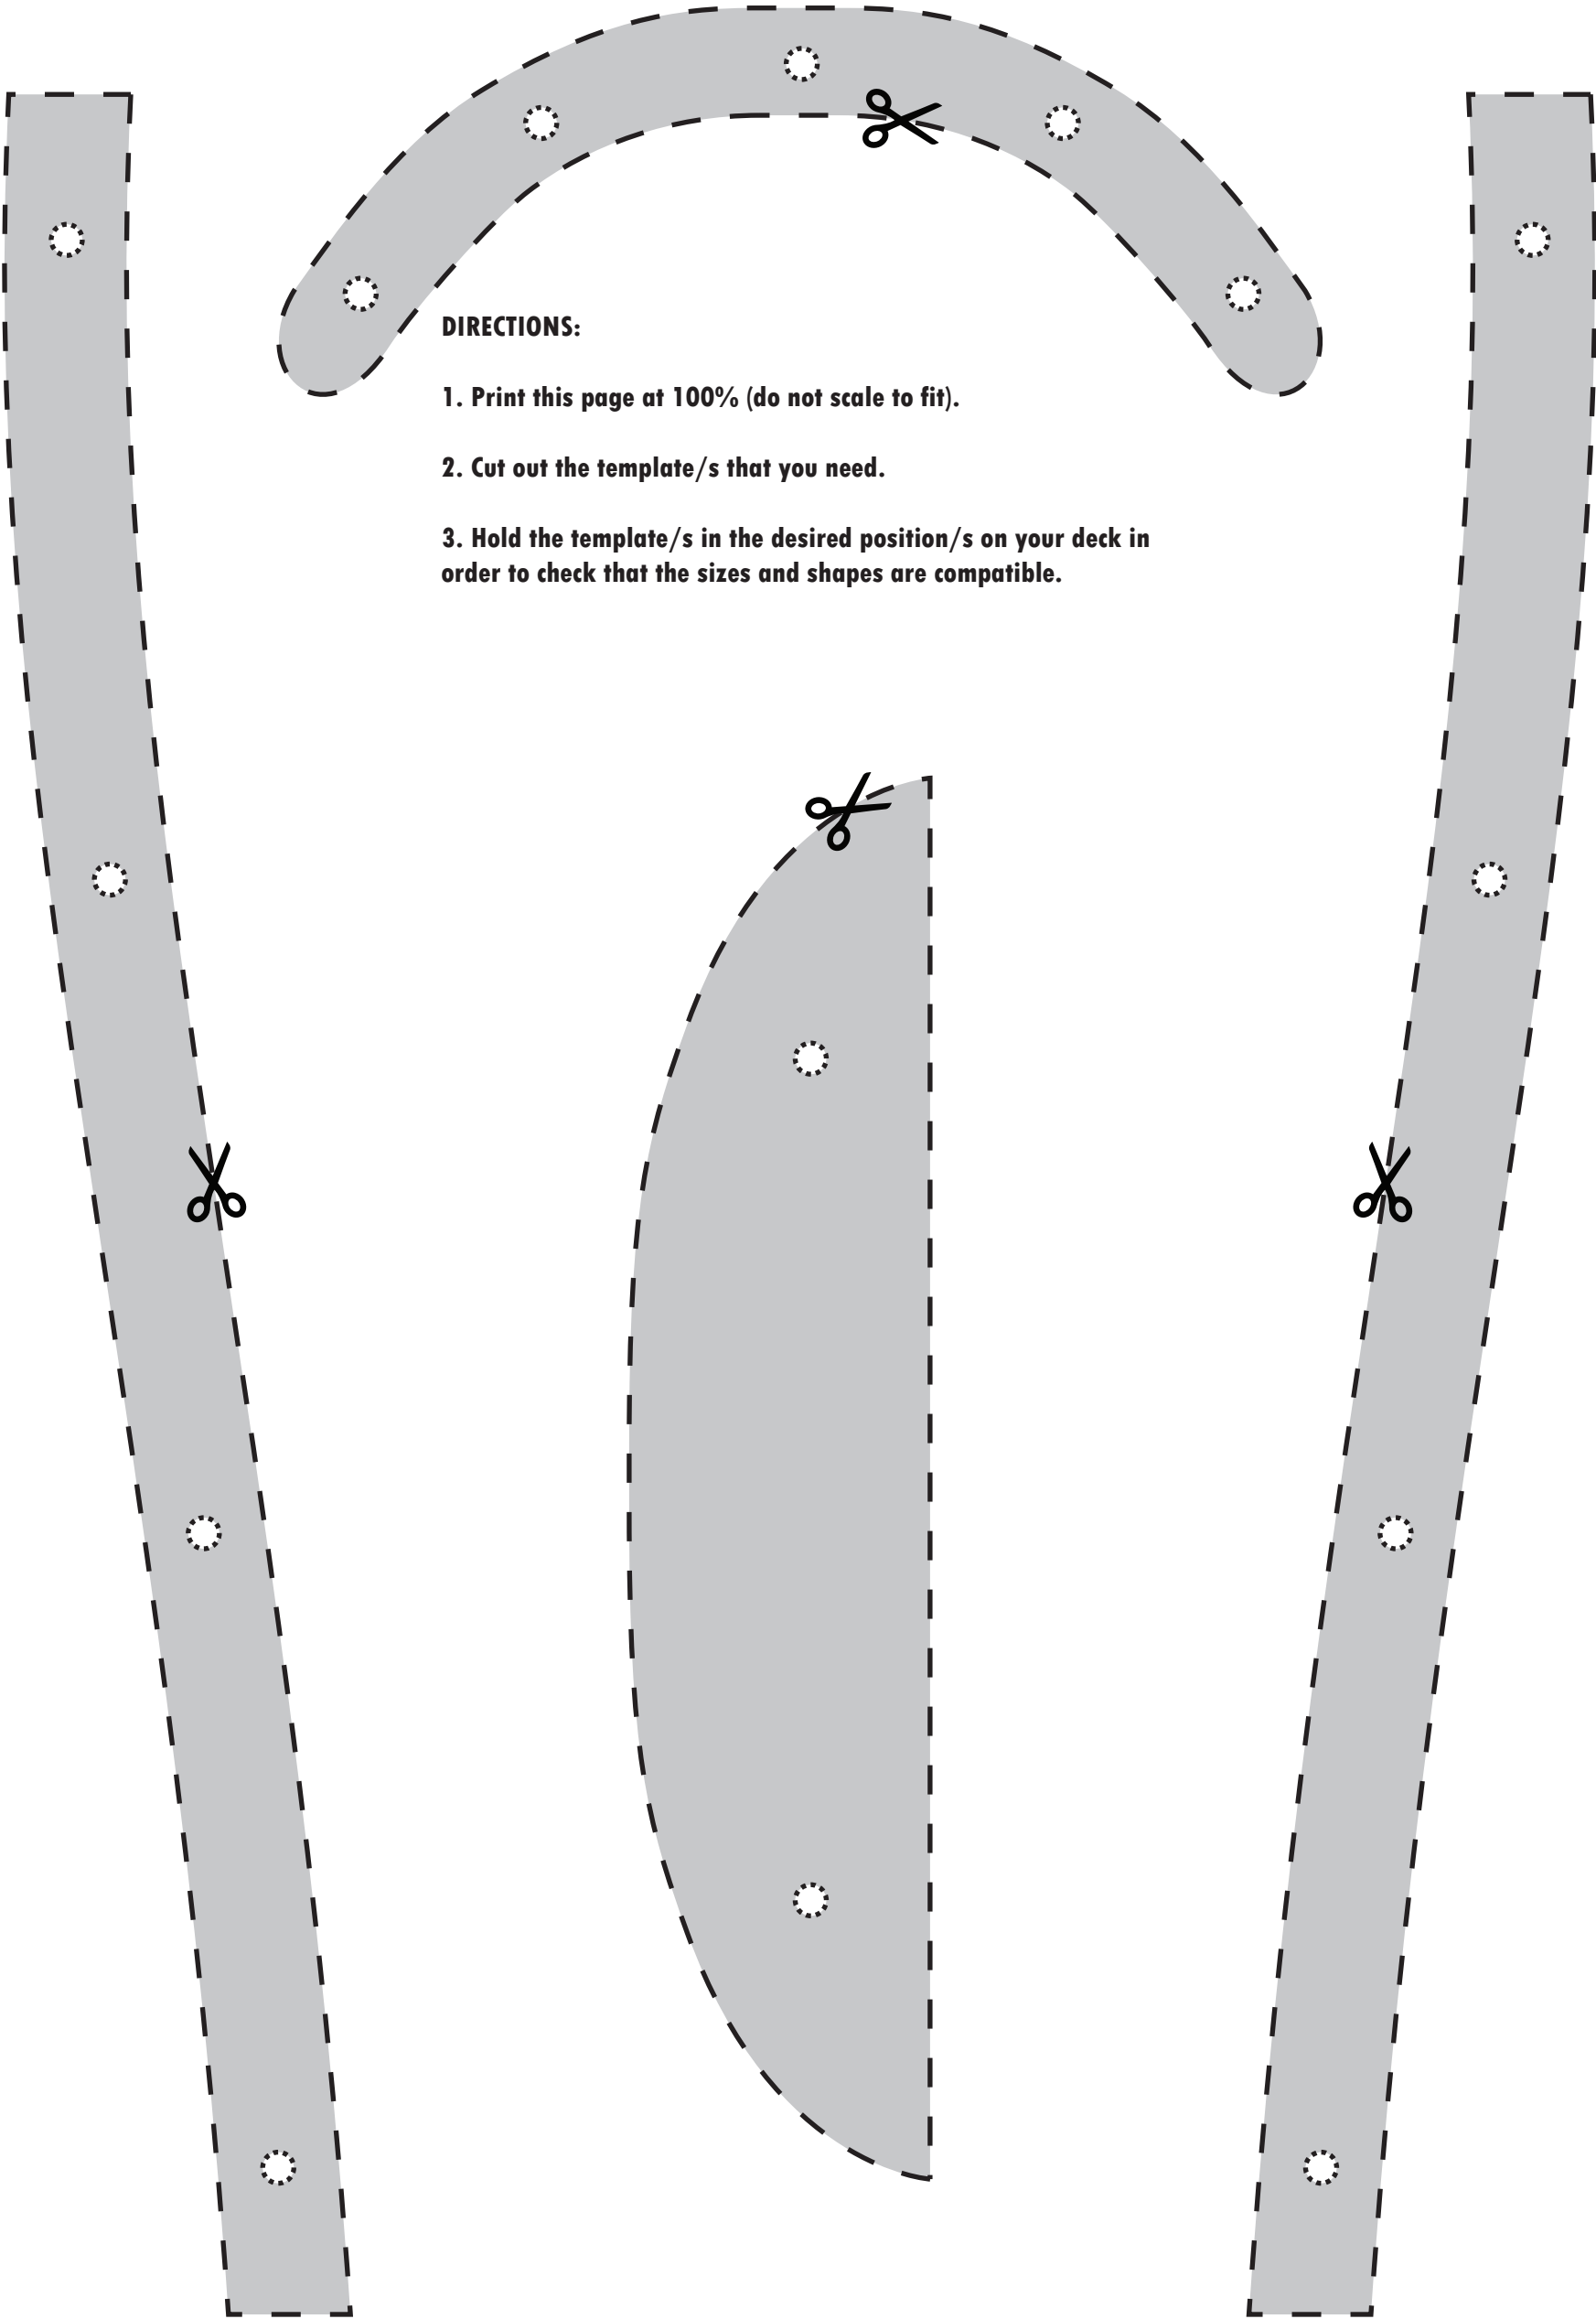

# SANTA CRUZ "JEFF KENDALL ATOMIC MAN" (9.75") NOSE-RAIL, RAILS & TAIL-GUARD FITTING TEMPLATE

**DIRECTIONS:**

- 1. Print this page at 100% (do not scale to fit).
- 2. Cut out the template/s that you need.
- 3. Hold the template/s in the desired position/s on your deck in order to check that the sizes and shapes are compatible.