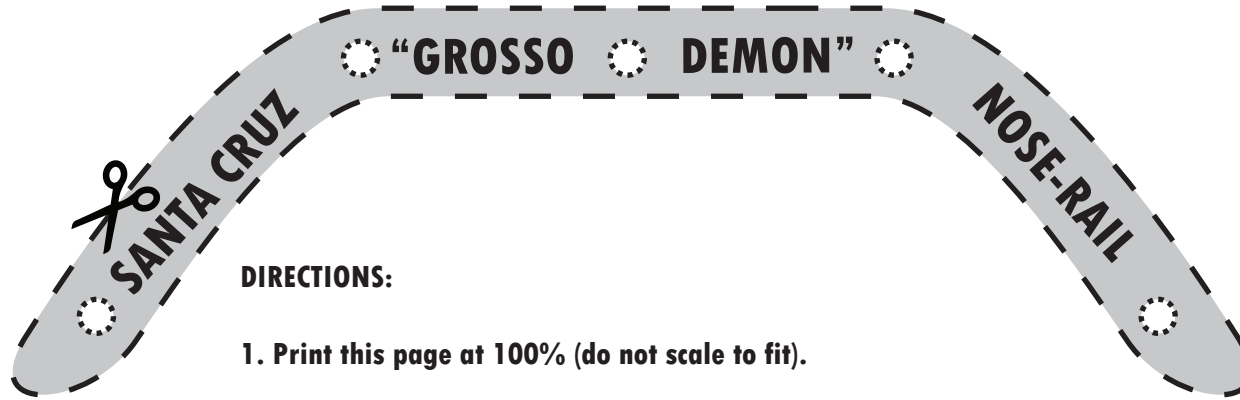

SANTA CRUZ "JEFF GROSSO DEMON" (9.98") NOSE-RAIL & TAIL-GUARD FITTING TEMPLATE

DIRECTIONS:

1. Print this page at 100% (do not scale to fit).
2. Cut out the template/s that you need.
3. Hold the template/s in the desired position/s on your deck in order to check that the sizes and shapes are compatible.