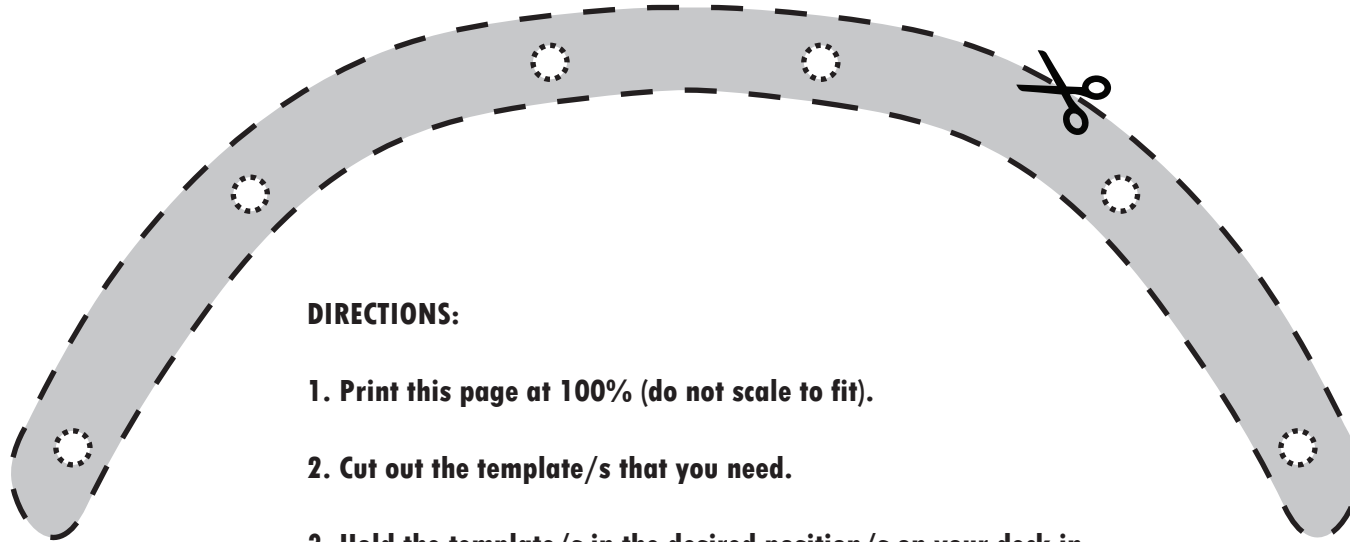

POWELL-PERALTA

“STEVE CABALLERO BAN THIS, FLIGHT DECK” (9.265")

NOSE-RAIL & TAIL-GUARD FITTING TEMPLATE

DIRECTIONS:

1. Print this page at 100% (do not scale to fit).
2. Cut out the template/s that you need.
3. Hold the template/s in the desired position/s on your deck in order to check that the sizes and shapes are compatible.