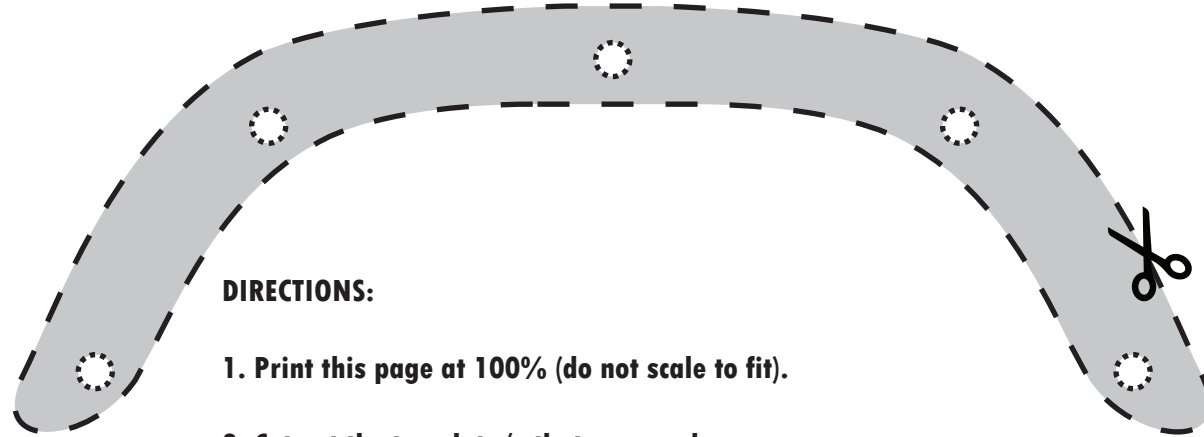

# POWELL-PERALTA "PER WELINDER NORDIC SKULL STREET" (9.715") NOSE-RAIL & TAIL-GUARD FITTING TEMPLATE

## DIRECTIONS:

1. Print this page at 100% (do not scale to fit).
2. Cut out the template/s that you need.
3. Hold the template/s in the desired position/s on your deck in order to check that the sizes and shapes are compatible.