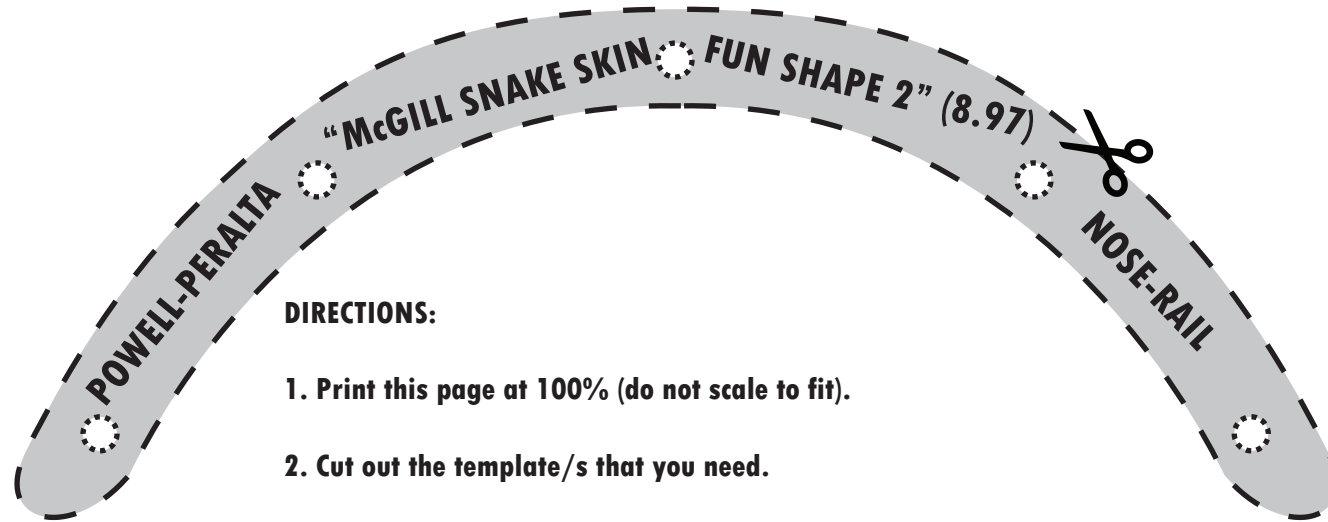

POWELL-PERALTA

“McGILL SNAKE SKIN FUN SHAPE 2” (8.97") NOSE-RAIL & TAIL-GUARD FITTING TEMPLATE

DIRECTIONS:

1. Print this page at 100% (do not scale to fit).
2. Cut out the template/s that you need.
3. Hold the template/s in the desired position/s on your deck in order to check that the sizes and shapes are compatible.